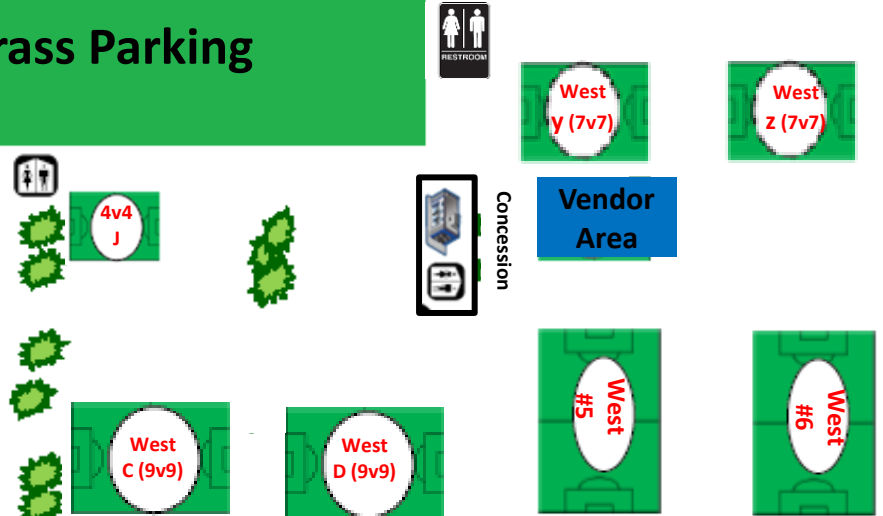

2021 GLEN-ED SPRING KICK-OFF FIELD MAP

**GLEN-ED EAST COMPLEX
@ Plummer Family Park**
7801 Goshen Road, Edwardsville, IL 62025

Ridge View Road

To Governors Parkway/143 →

Turf Fields
Can be 11v11,
9v9 or 7v7

2021 GLEN-ED SPRING KICK-OFF FIELD MAP

SIUE RALPH KORTE STADIUM

3345 Stadium Dr, Edwardsville, IL 62025

GLEN-ED WEST COMPLEX

3601 Stadium Drive, Edwardsville, IL 62025

Grass Parking

Stadium Drive

To New Poag Road (Alternate Route to Rec) Fields

Whiteside Rd (To SIUE Rec Field)

FACILITY RULES

- No PETS**
- No Alcohol
- No Tobacco/Vaping (smoke or smokeless)
- No Tents in parking lot
- Only players and coaches on Turf
- No chairs or heavy items on turf.
- No warming up on baseball/softball fields
- No gum or seeds on turf fields

University Drive

2021 GLEN-ED SPRING KICK-OFF FIELD MAP

SIUE OUTDOOR RECREATIONAL SPORTS COMPLEX

780 NW University Dr (SIUE Campus), Edwardsville IL 62026

Outdoor Recreation Sports Complex

FACILITY RULES

- No PETS**
- No Alcohol
- No Tobacco/Vaping (smoke or smokeless)
- Only players and coaches on Turf
- No chairs or heavy items on turf.
- No warming up on baseball/softball fields
- No gum or seeds on turf fields