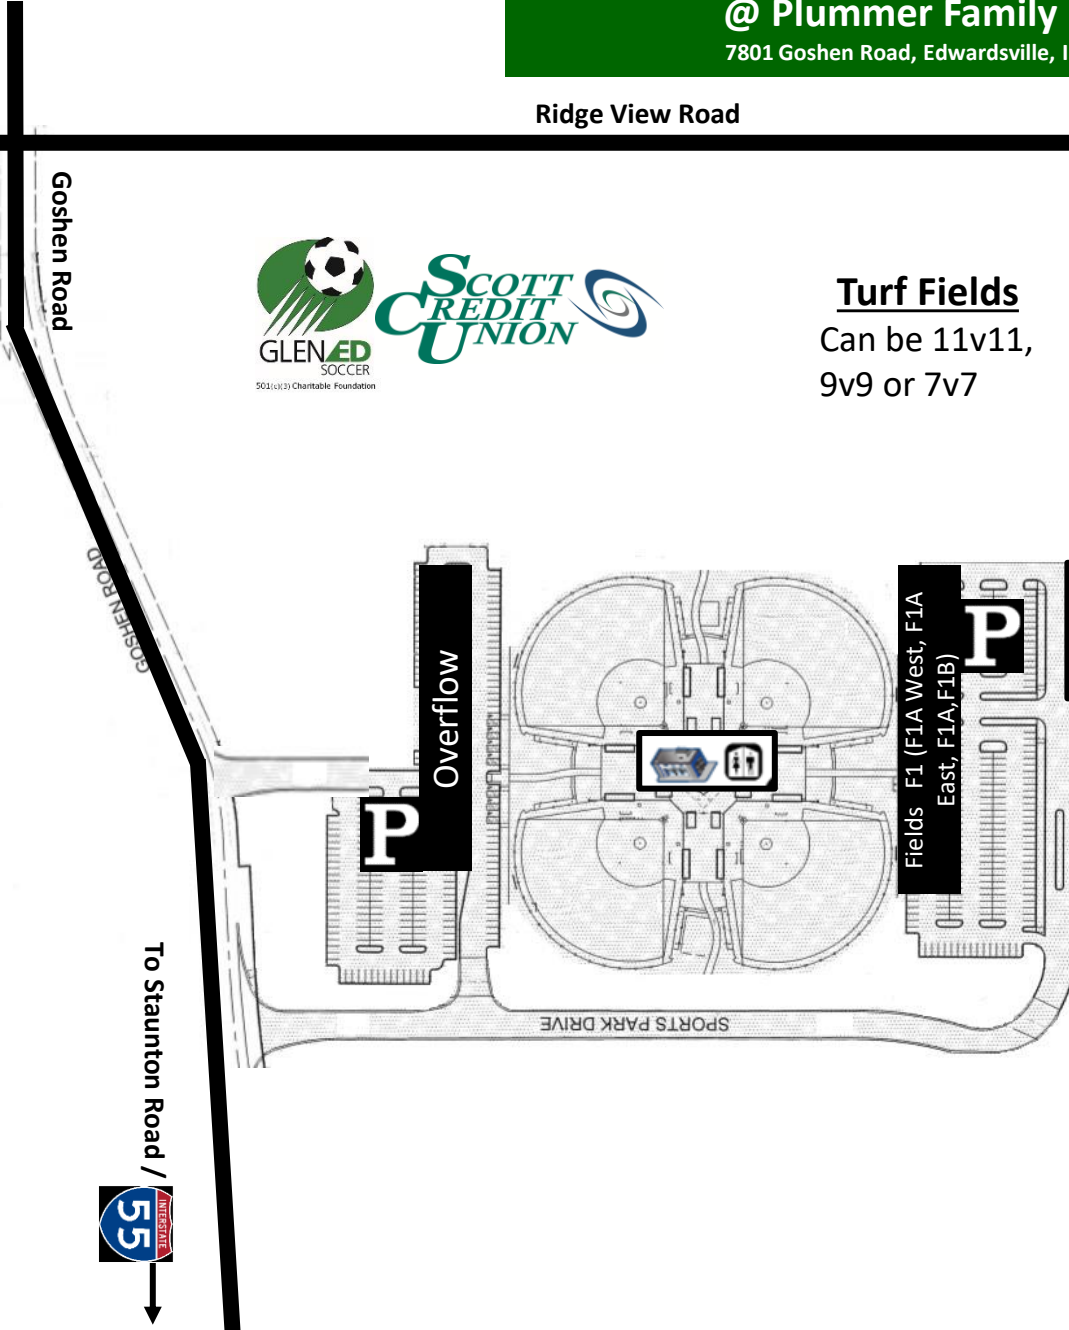

2021 GLEN-ED SPRING KICK-OFF FIELD MAP

**GLEN-ED EAST COMPLEX
@ Plummer Family Park**
7801 Goshen Road, Edwardsville, IL 62025

Ridge View Road

To Governors Parkway/143 →

Turf Fields
Can be 11v11,
9v9 or 7v7

2021 GLEN-ED SPRING KICK-OFF FIELD MAP

SIUE RALPH KORTE STADIUM

3345 Stadium Dr, Edwardsville, IL 62025

GLEN-ED WEST COMPLEX

3601 Stadium Drive, Edwardsville, IL 62025

Grass Parking

Stadium Drive

To New Poag Road (Alternate Route to Rec) Fields

Whiteside Rd (To SIUE Rec Field)

FACILITY RULES

- No PETS**
- No Alcohol
- No Tobacco/Vaping (smoke or smokeless)
- No Tents in parking lot
- Only players and coaches on Turf
- No chairs or heavy items on turf.
- No warming up on baseball/softball fields
- No gum or seeds on turf fields

University Drive

2021 GLEN-ED SPRING KICK-OFF FIELD MAP

SIUE OUTDOOR RECREATIONAL SPORTS COMPLEX

780 NW University Dr (SIUE Campus), Edwardsville IL 62026

Outdoor Recreation Sports Complex

FACILITY RULES

- No PETS**
- No Alcohol
- No Tobacco/Vaping (smoke or smokeless)
- Only players and coaches on Turf
- No chairs or heavy items on turf.
- No warming up on baseball/softball fields
- No gum or seeds on turf fields