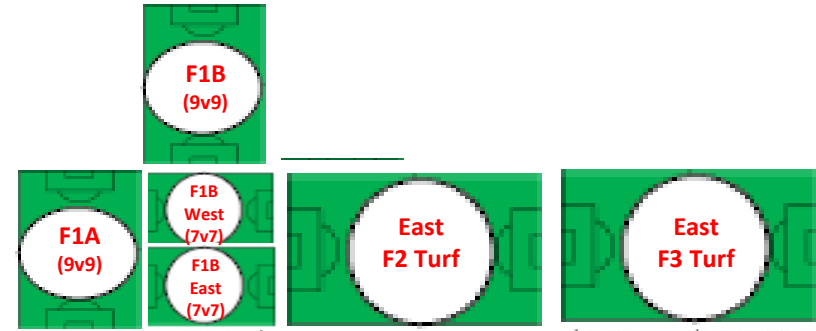

2021 GLEN-ED SPRING KICK-OFF FIELD MAP

**GLEN-ED EAST COMPLEX
@ Plummer Family Park**
7801 Goshen Road, Edwardsville, IL 62025

Ridge View Road

To Governors Parkway/143 →

Turf Fields
Can be 11v11,
9v9 or 7v7