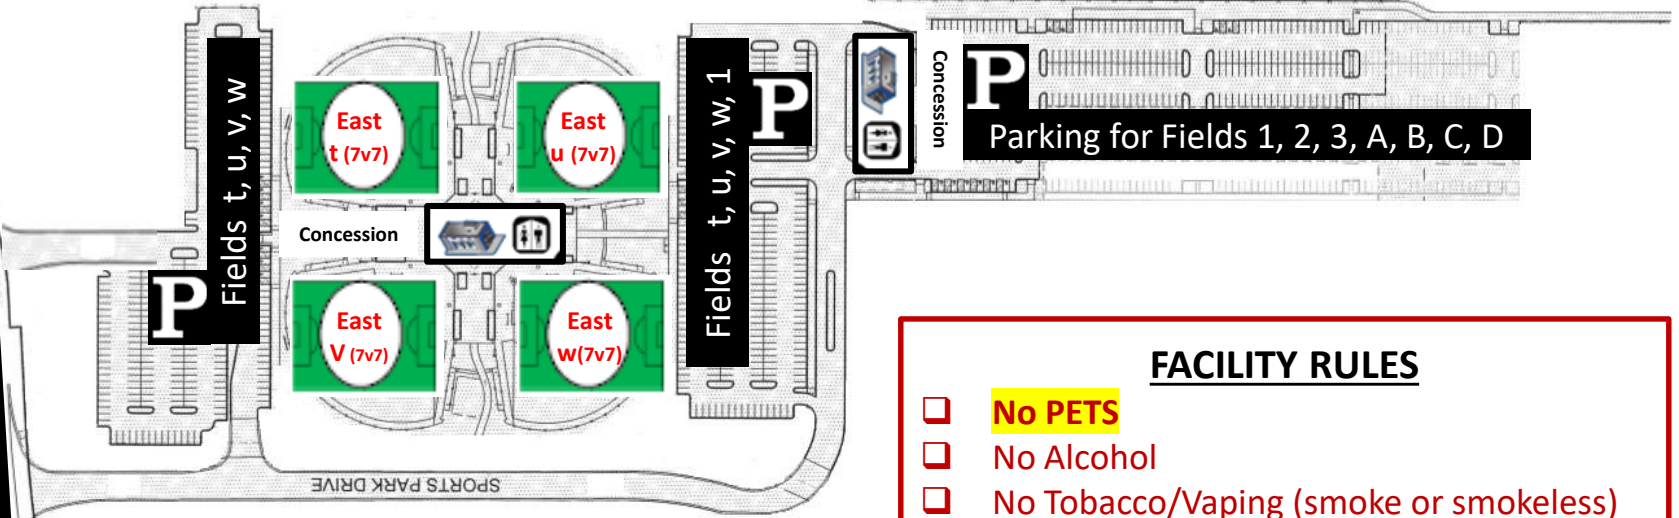

# 2020 GLEN-ED SPRING KICK-OFF FIELD MAP

**GLEN-ED EAST COMPLEX**  
7801 Goshen Road, Edwardsville, IL 62025

Ridge View Road

To Governors Parkway/143 →

Goshen Road

## Turf Fields

Field A&B will play on Turf Field 2  
Field C&D will play on Turf Field 3

GOSHEN ROAD

To Staunton Road /