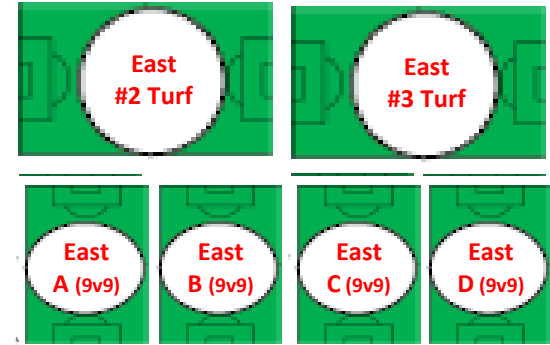

# 2020 GLEN-ED SPRING KICK-OFF FIELD MAP

**GLEN-ED EAST COMPLEX**  
7801 Goshen Road, Edwardsville, IL 62025

Ridge View Road

To Governors Parkway/143 →

Goshen Road

## Turf Fields

Field A&B will play on Turf Field 2  
Field C&D will play on Turf Field 3

GOSHEN ROAD

To Staunton Road /