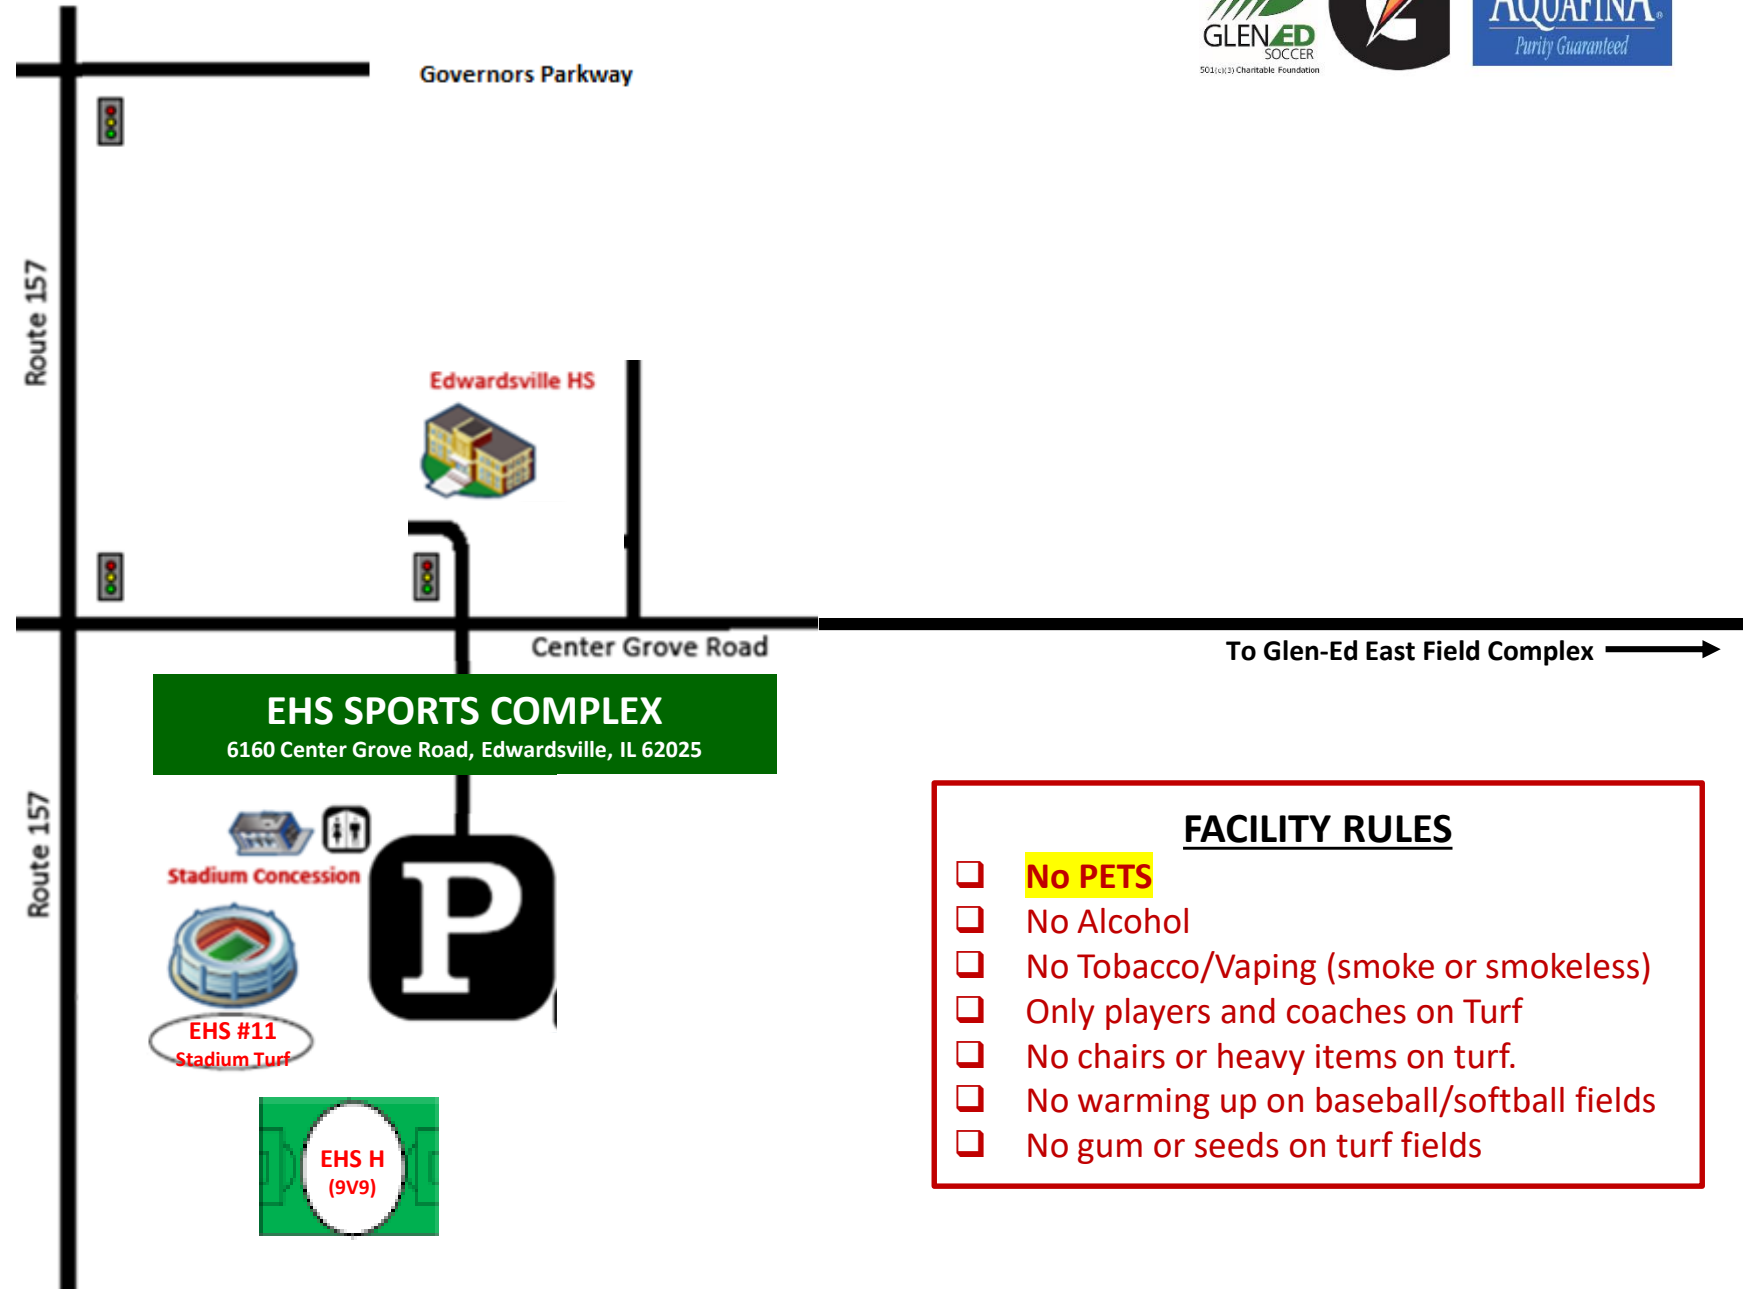

2020 GLEN-ED SPRING KICK-OFF FIELD MAP

FACILITY RULES

- ☐ **No PETS**
- ☐ No Alcohol
- ☐ No Tobacco/Vaping (smoke or smokeless)
- ☐ Only players and coaches on Turf
- ☐ No chairs or heavy items on turf.
- ☐ No warming up on baseball/softball fields
- ☐ No gum or seeds on turf fields