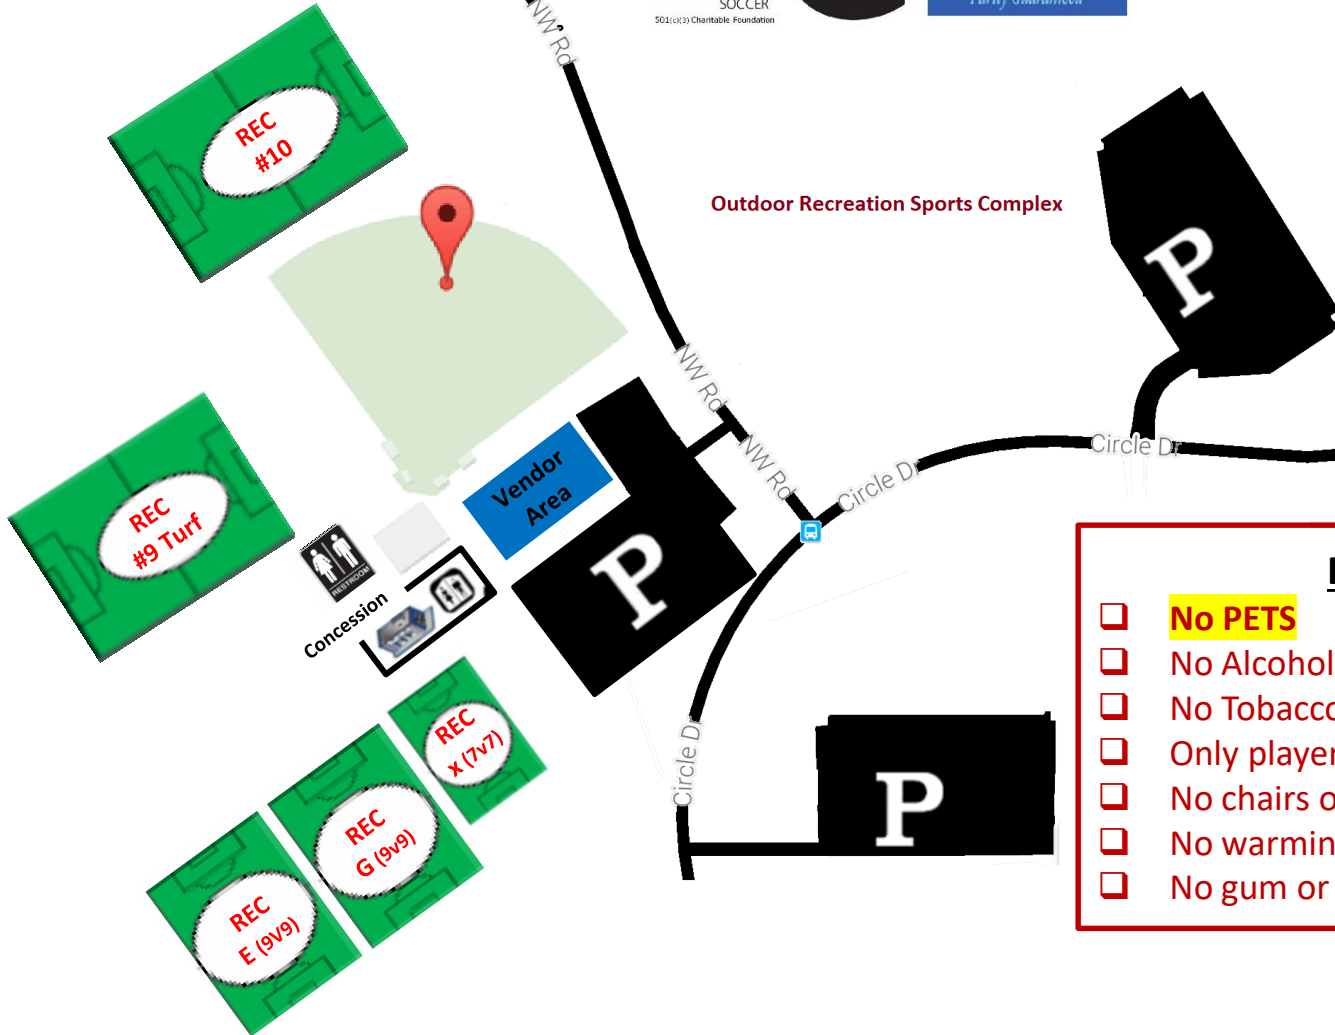

2020 GLEN-ED SPRING KICK-OFF FIELD MAP

SIUE OUTDOOR RECREATIONAL SPORTS COMPLEX

780 NW University Dr (SIUE Campus), Edwardsville IL 62026

Outdoor Recreation Sports Complex

FACILITY RULES

- ☐ **No PETS**
- ☐ No Alcohol
- ☐ No Tobacco/Vaping (smoke or smokeless)
- ☐ Only players and coaches on Turf
- ☐ No chairs or heavy items on turf.
- ☐ No warming up on baseball/softball fields
- ☐ No gum or seeds on turf fields