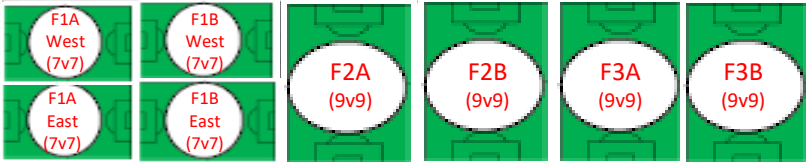

2024 GLEN-ED FALL CHAMPIONS CUP FIELD MAP

GLEN-ED EAST COMPLEX
@ Plummer Family Park
 7801 Goshen Road, Edwardsville, IL 62025

Ridge View Road

To Governors Parkway/Hwy 143 →

4A West (5v5) is on the grass behind the turf