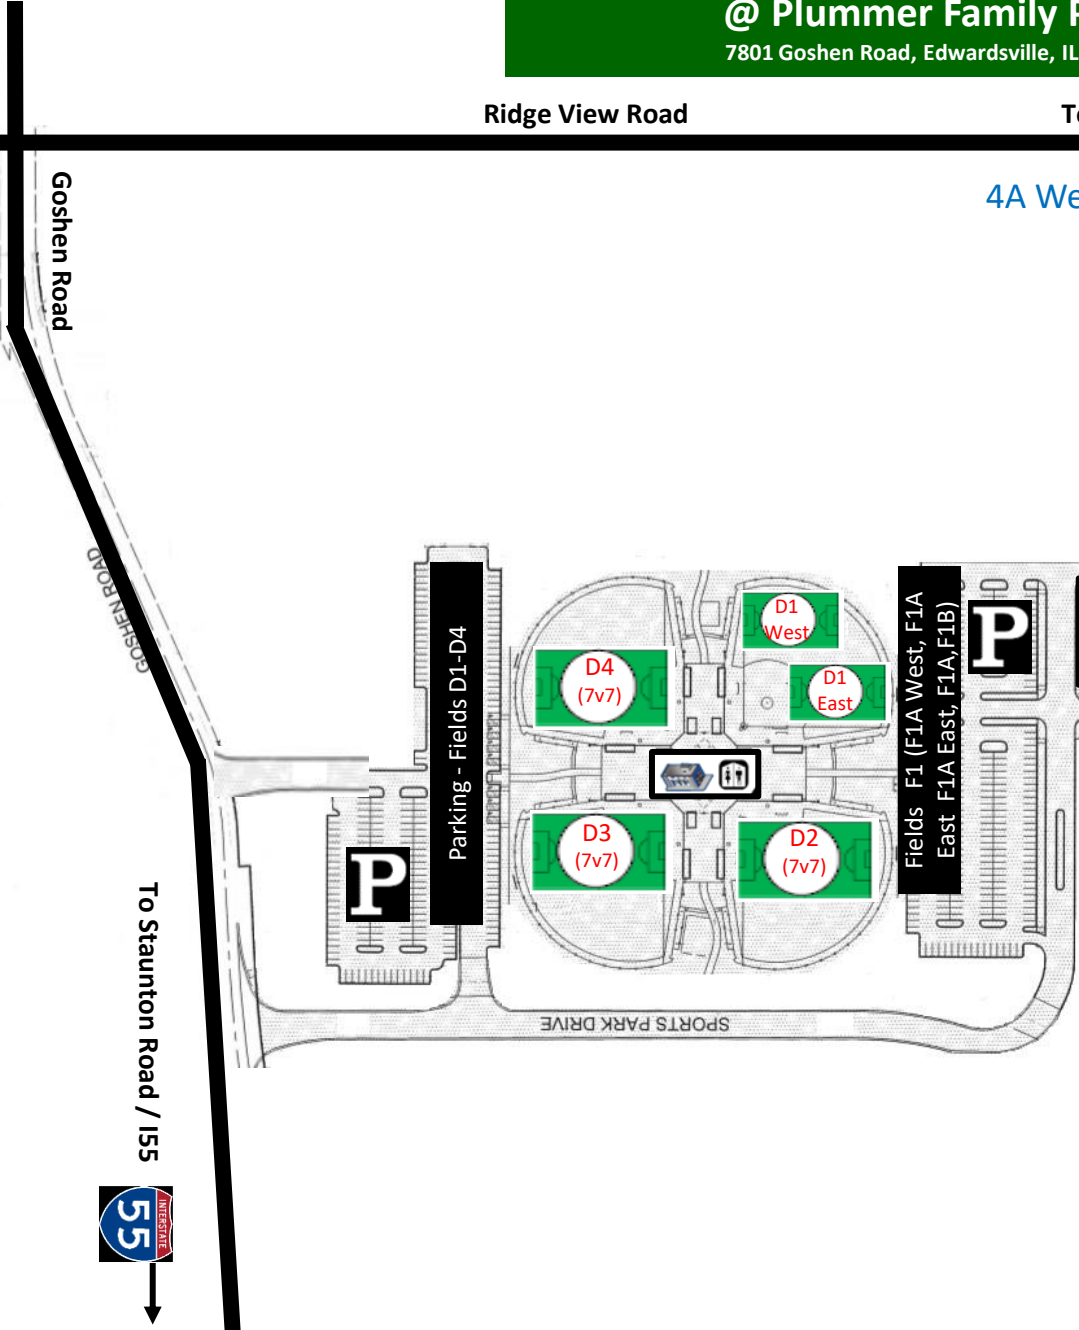

2024 GLEN-ED FALL CHAMPIONS CUP FIELD MAP

GLEN-ED EAST COMPLEX
@ Plummer Family Park
 7801 Goshen Road, Edwardsville, IL 62025

Ridge View Road

To Governors Parkway/Hwy 143 →

4A West (5v5) is on the grass behind the turf

- FACILITY RULES**
- No Pets on Turf Fields**
 - No Tobacco/Vaping (smoke or smokeless)**
 - No gum or seeds on turf fields**
 - No Firearms**

501(c)(3) Charitable Foundation