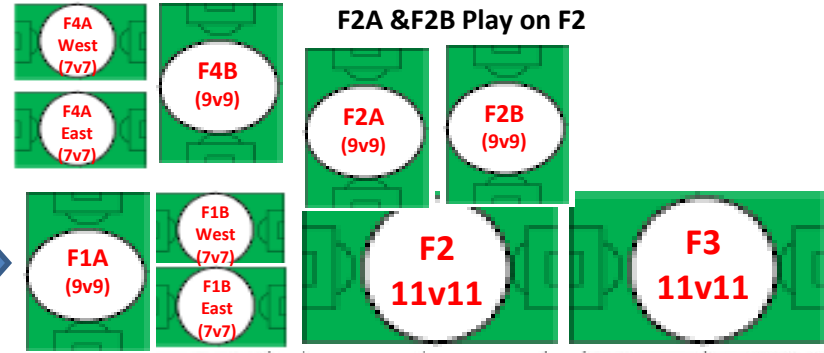

Whiteside Rd (To SIUE Rec Field)

To New Poag Road (Alternate Route to Rec) Fields

University Drive

FACILITY RULES

- No PETS in the facility**
- No Alcohol
- No Tobacco/Vaping (smoke or smokeless)
- No Tents in parking lot
- Only players and coaches on Turf
- No chairs or heavy items on turf.
- No warming up on baseball/softball fields
- No gum or seeds on turf fields

2024 GLEN-ED SPRING KICK-OFF FIELD MAP

GLEN-ED EAST COMPLEX
@ Plummer Family Park
7801 Goshen Road, Edwardsville, IL 62025

Ridge View Road

To Governors Parkway/143 →

Turf Fields
Can be converted to 11v11, 9v9 or 7v7

Parking for Fields F1A, F4A, and F4B

Parking for Fields F1B, F2 and F3

FACILITY RULES

- Pets Allowed in Park but NO PETS inside fenced fields**
- No Alcohol
- No Tobacco/Vaping (smoke or smokeless)
- No warming up on grass fields
- No gum or seeds on turf fields