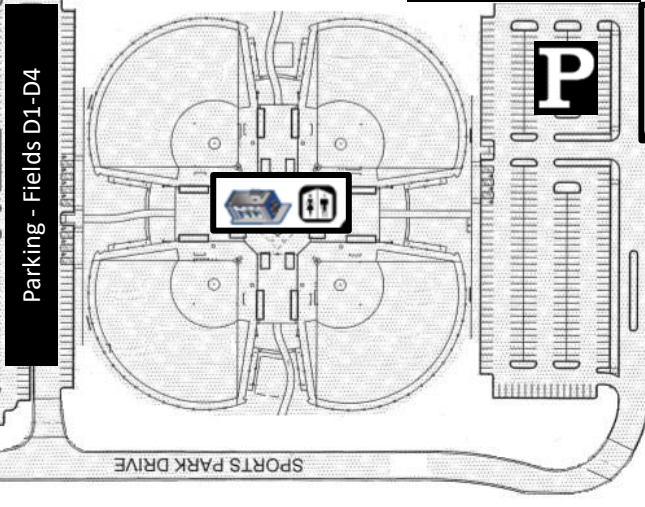

Whiteside Rd (To SIUE Rec Field)

To New Poag Road (Alternate Route to Rec) Fields

University Drive

FACILITY RULES

- No PETS in the facility**
- No Alcohol
- No Tobacco/Vaping (smoke or smokeless)
- No Tents in parking lot
- Only players and coaches on Turf
- No chairs or heavy items on turf.
- No warming up on baseball/softball fields
- No gum or seeds on turf fields

2024 GLEN-ED SPRING KICK-OFF FIELD MAP

GLEN-ED EAST COMPLEX
@ Plummer Family Park
7801 Goshen Road, Edwardsville, IL 62025

Ridge View Road

To Governors Parkway/143 →

Turf Fields
Can be converted to 11v11, 9v9 or 7v7

Parking for Fields F1A, F4A, and F4B

Parking for Fields F1B, F2 and F3

FACILITY RULES

- Pets Allowed in Park but NO PETS inside fenced fields**
- No Alcohol
- No Tobacco/Vaping (smoke or smokeless)
- No warming up on grass fields
- No gum or seeds on turf fields

2024 GLEN-ED SPRING KICK-OFF FIELD MAP

SIUE OUTDOOR RECREATIONAL SPORTS COMPLEX

780 NW University Dr (SIUE Campus), Edwardsville IL 62026

Outdoor Recreation Sports Complex

FACILITY RULES

- No PETS in facility**
- No Alcohol
- No Tobacco/Vaping (smoke or smokeless)
- Only players and coaches on Turf
- No chairs or heavy items on turf.
- No warming up on baseball/softball fields
- No gum or seeds on turf fields