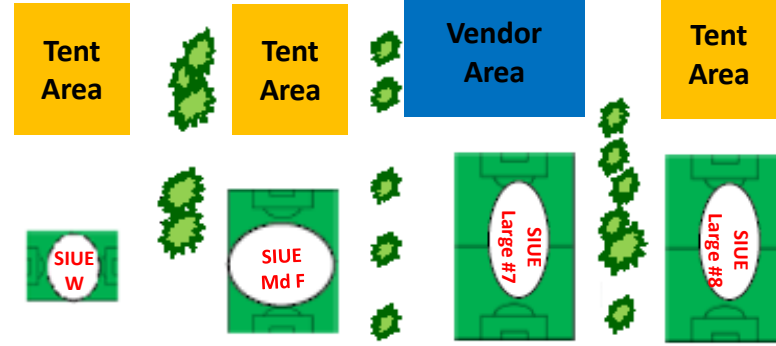

Tent
Area

Large
#3

FACILITY RULES

- No Pets
- No Alcohol
- No Tobacco Use
- No Gum or Seeds on Turf Fields

2017 GLEN-ED SPRING KICK-OFF FIELD MAP

SIUE RALPH KORTE STADIUM

3278 Stadium Dr, Edwardsville, IL 62026

SIUE GLEN-ED FIELDS

Stadium Dr & Whiteside Rd, Edwardsville, IL 62025

Grass Parking

Stadium Drive

Whiteside Rd (To SIUE Rec Field)

To New Poag Road (Atl Route to Rec Fields)

To

FACILITY RULES

- No Pets
- No Alcohol
- No Tobacco Use
- No Gum or Seed on Turf Fields
- Do Not Park on Or Drop off on Stadium Drive Road.
- If raining, do not park in grass parking as you could get stuck.

University Drive