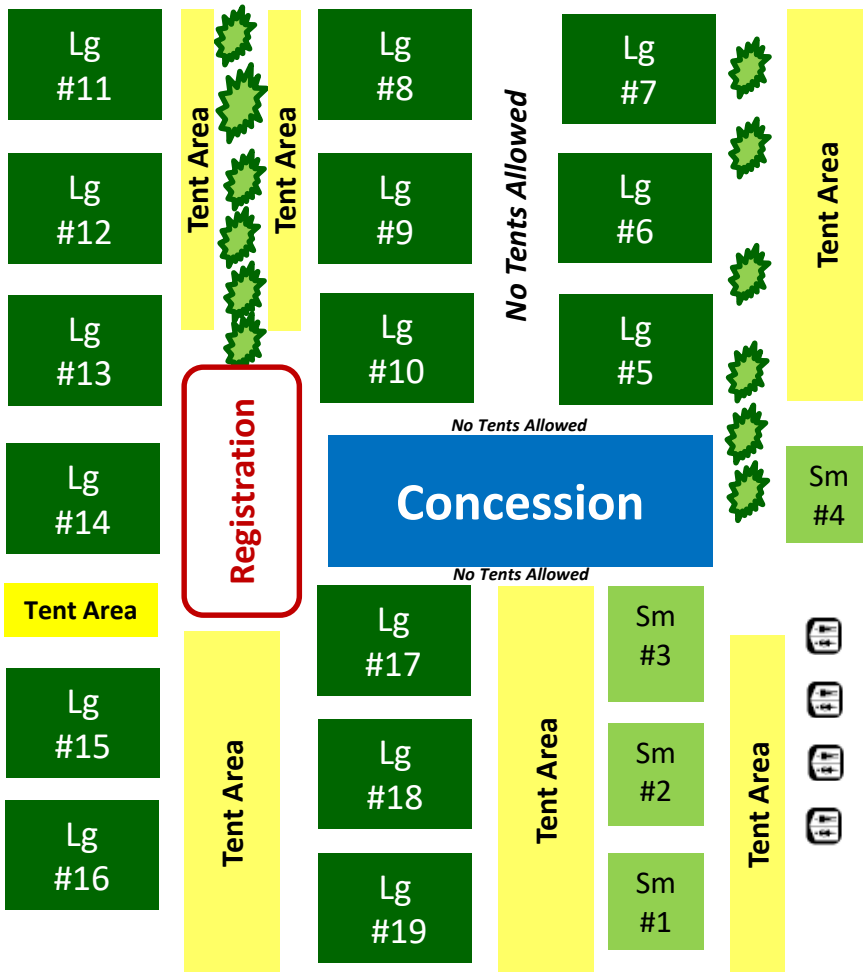

# 2017 3v3 LIVE FIELD MAP

**SIUE Grass Complex**  
3280 Stadium, Edwardsville, IL 62025

← To New Poag Road

Stadium Drive

To Bluff/University Drive →

## CONCESSION MENU

Water, Sports Drinks, Soda  
Candy, Chips  
Kettle Corn

[Click Here for Google Maps Link](#)