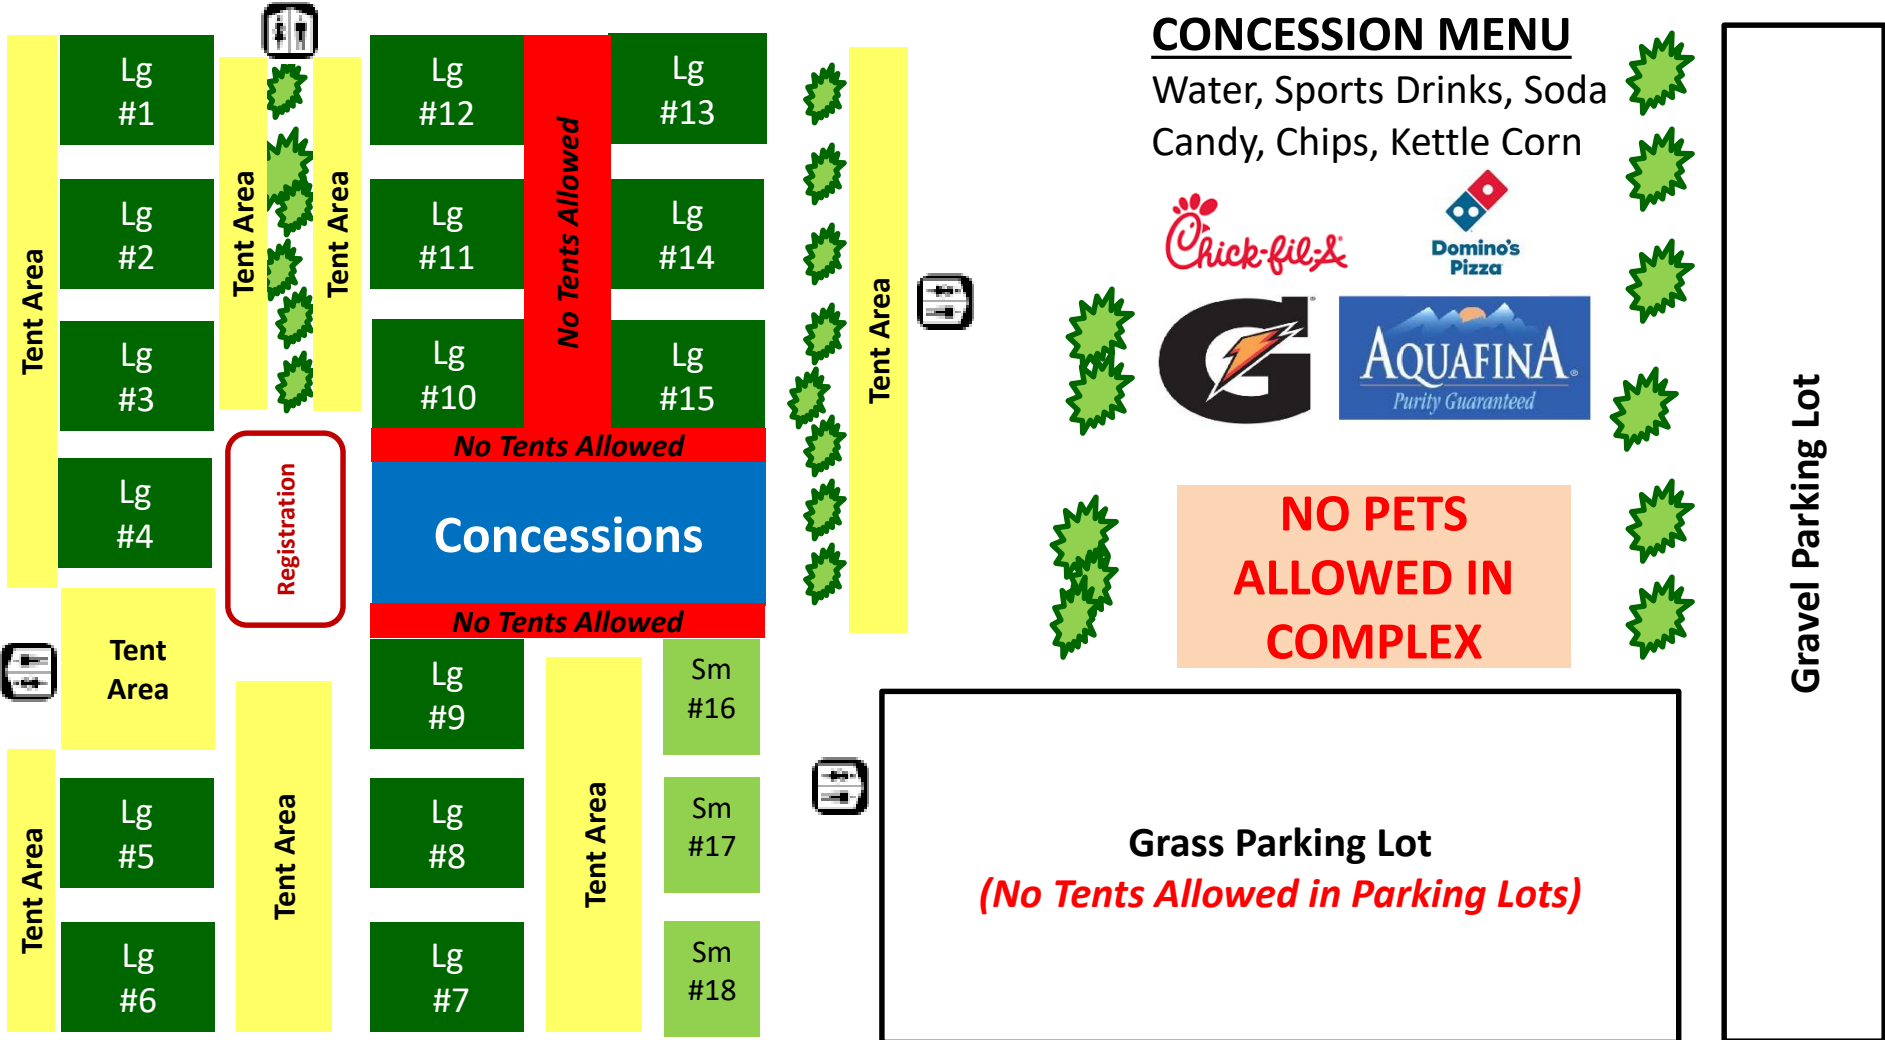

# 2018 3v3 LIVE FIELD MAP

## SIUE Grass Complex

3601 Stadium, Edwardsville, IL 62025

← To New Poag Road

Stadium Drive

To Bluff/University Drive →

[Google Maps Field Direction Link](#)